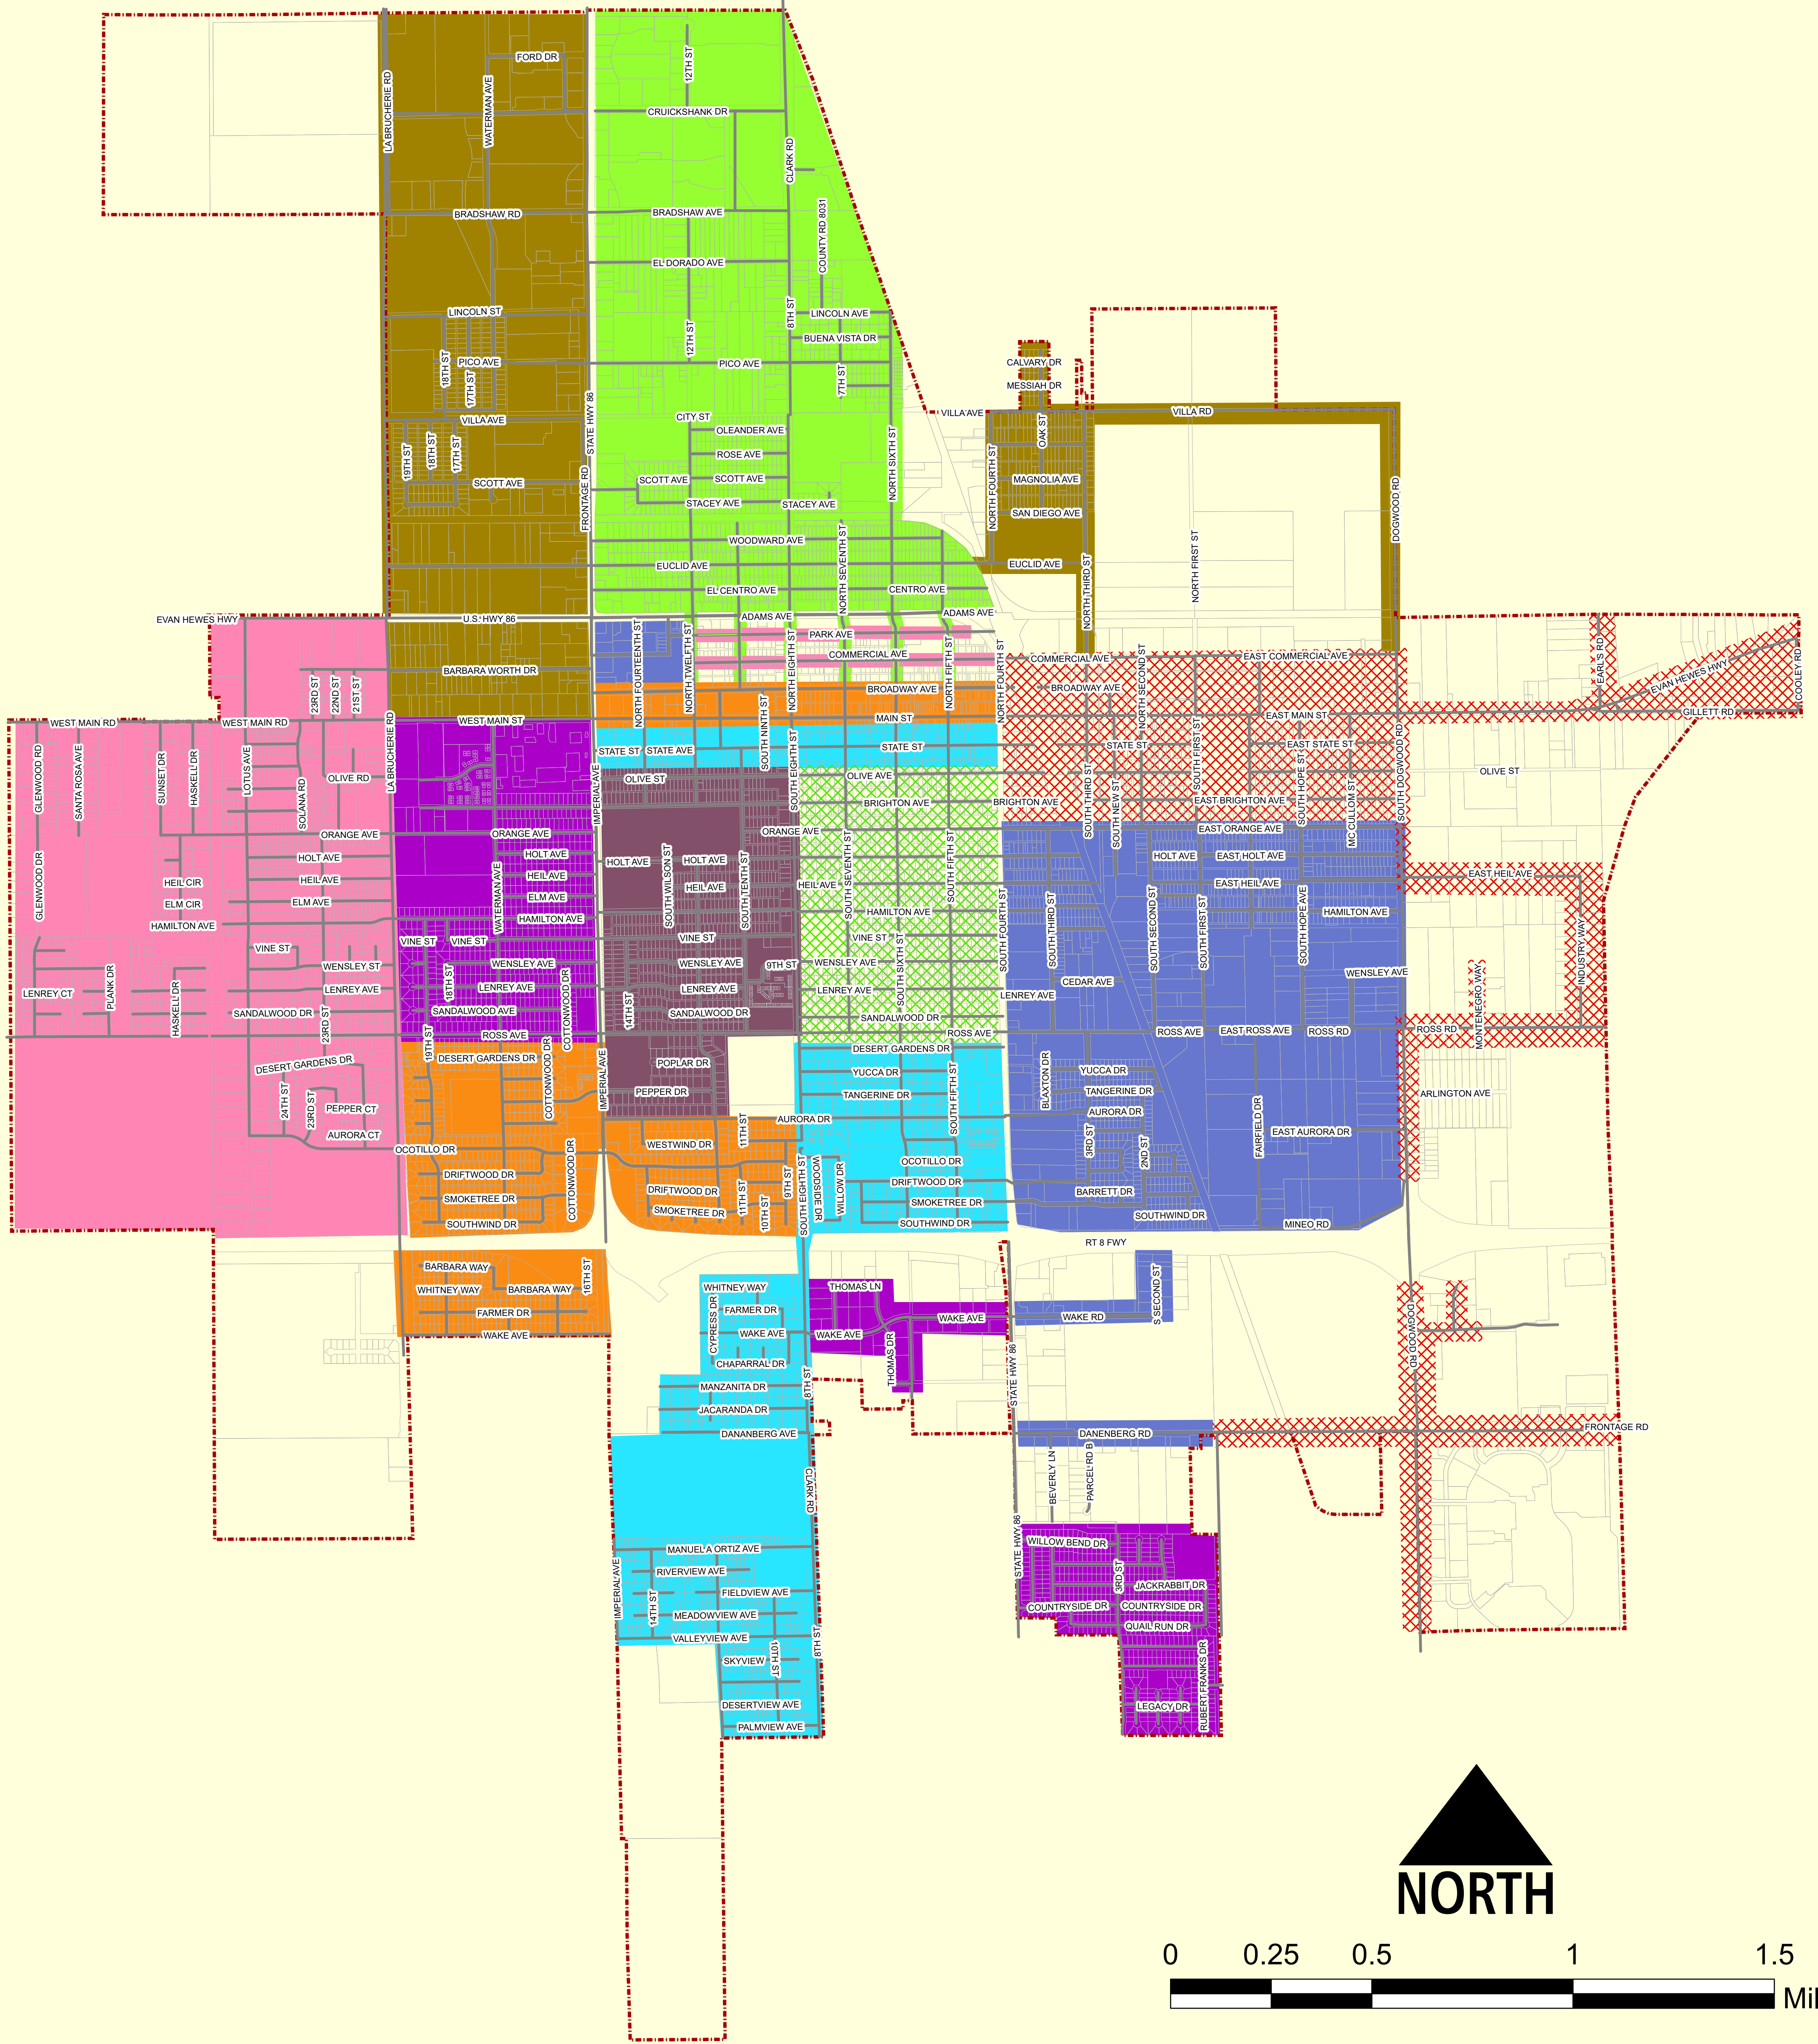

CITY OF EL CENTRO STREET SWEEPING SCHEDULE

LEGEND	
	Streets
	City Limits
	Mon_Week1
	Mon_week2
	Tue_week1
	Tue_Week2
	Wed_week1
	Wed_Week2
	Thu_week1
	Thu_Week2
	Fri_Week1
	Fri_week2

CORRIDOR STREET SCHEDULE			
STREET	FROM	TO	
IMPERIAL AVE.	ROSS	ADAMS AVE.	
HIGHWAY 86	COUNTRYSIDE DR.	TRESHIL RD.	
LA BRUCHERIE AVE	ROSS	MAIN ST.	
IMPERIAL AVE.	OCOTILLO	ADAMS AVE.	
STATE, MAIN, BROADWAY	4TH ST.	IMPERIAL AVE	
8TH ST.	ROSS	BROADWAY	
HIGHWAY 86	DANENBERG	CRUICKSHANK	
LA BRUCHERIE AVE.	MAIN ST.	RAILROAD	
IMPERIAL AVE.	BRIGHTON	ADAMS AVE.	
8TH ST.	ROSS	ADAMS AVE.	
HIGHWAY 86	DANENBERG	RAILROAD	
LA BRUCHERIE AVE.	OCOTILLO	ADAMS AVE.	
8TH ST.	ORANGE AVE.	ADAMS AVE.	
MAIN, BROADWAY	4TH ST.	IMPERIAL AVE.	
8TH ST.	PALMVIEW	ADAMS AVE.	