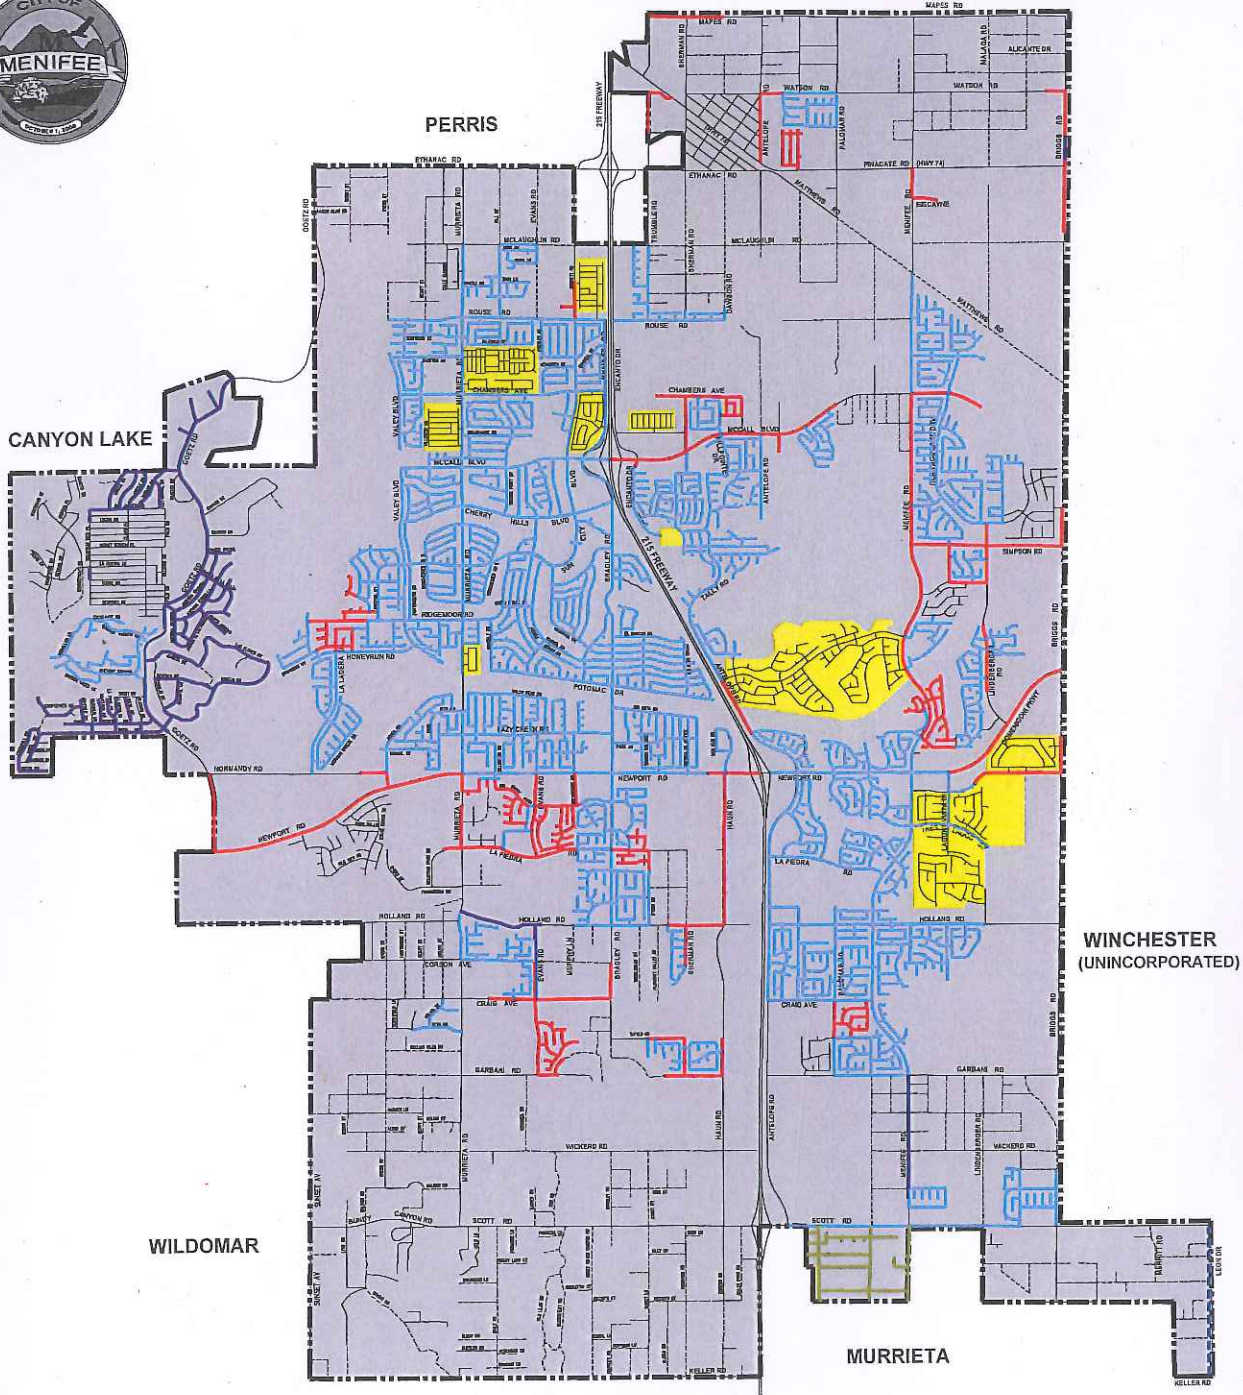

MENIFEE SWEEPER SERVICE

**CITY OF MENIFEE
STREET SWEEPING MAP**
September 2015

Legend:

- County Sweeping Route
236.69 MILES
- Streets w/ PCC curb (not in County route)
30.72 MILES
- J-BEAR RANCH - AC curb 7.87 MILES
- Streets w/ AC curb (not in County route)
18.07 MILES
- - - Porous AC shoulder (not in county route)
4,670 feet
- City Boundary
- Paved road
- Dirt Road
- Private (gated) community

* Approximate center line miles **not** curb miles

City of Menifee
Public Works Department