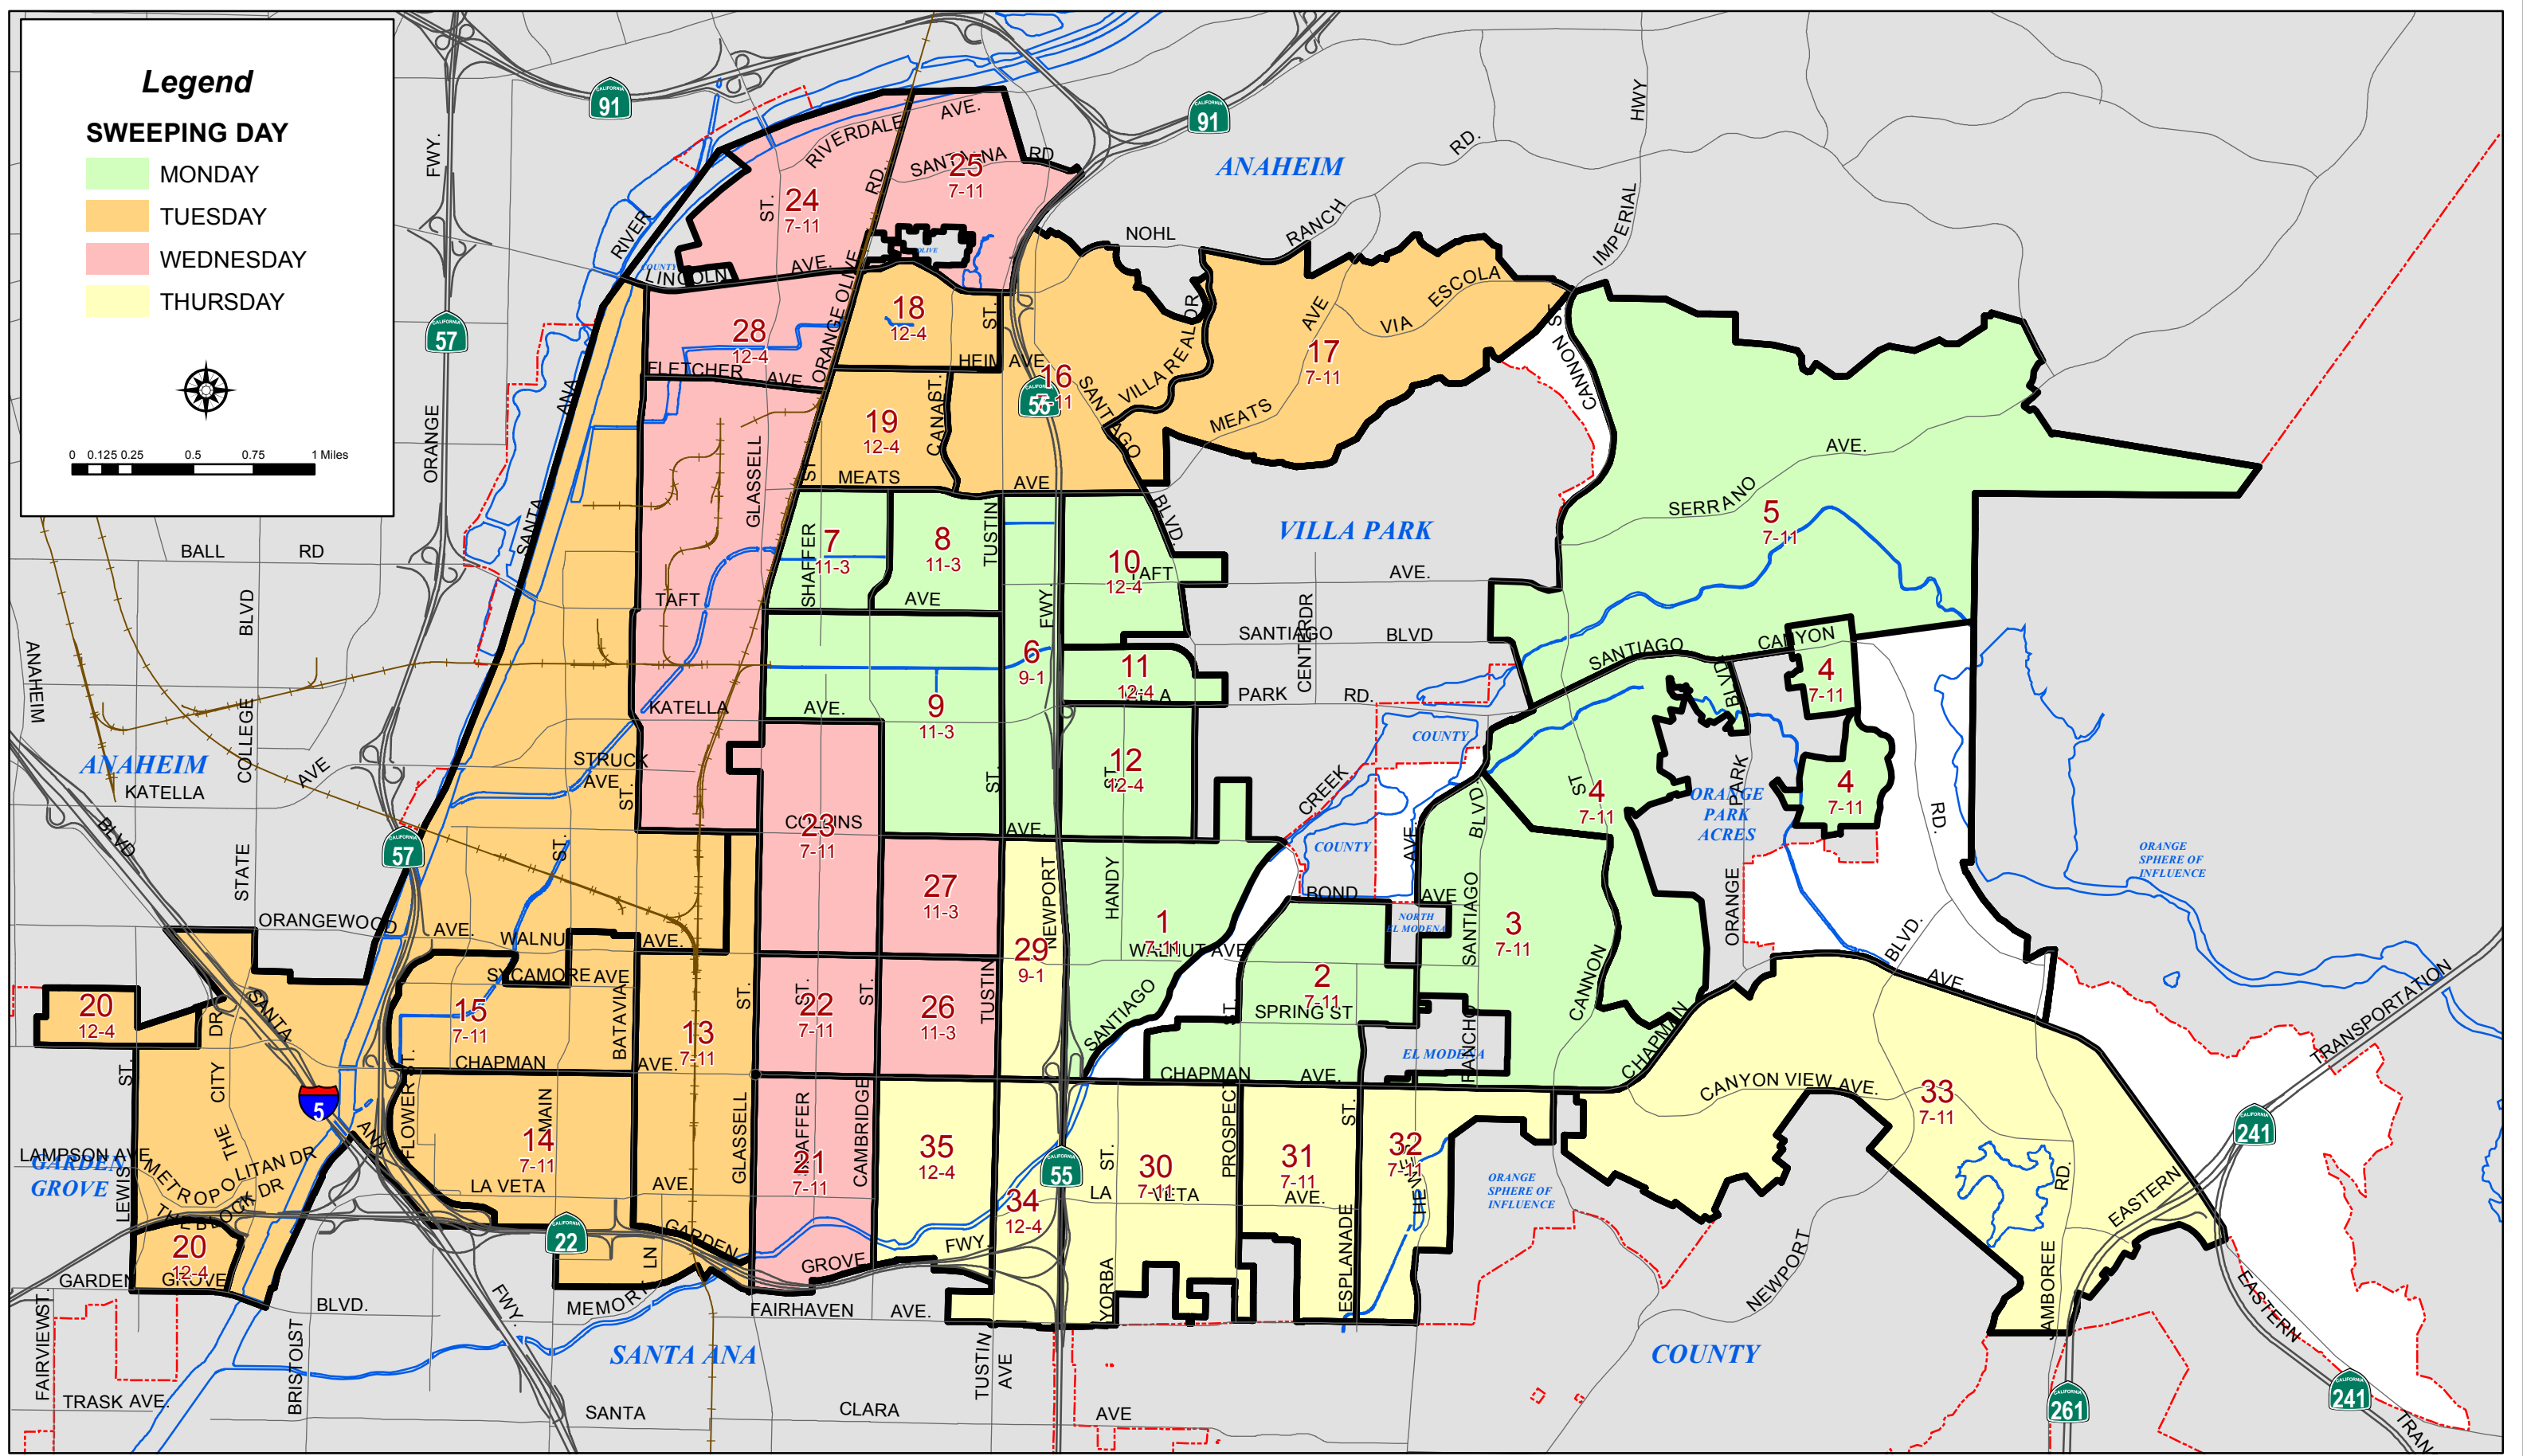

Legend

SWEEPING DAY

- MONDAY
- TUESDAY
- WEDNESDAY
- THURSDAY

0 0.125 0.25 0.5 0.75 1 Miles

STREET SWEEPING DAYS

Printed: June 27th 2012