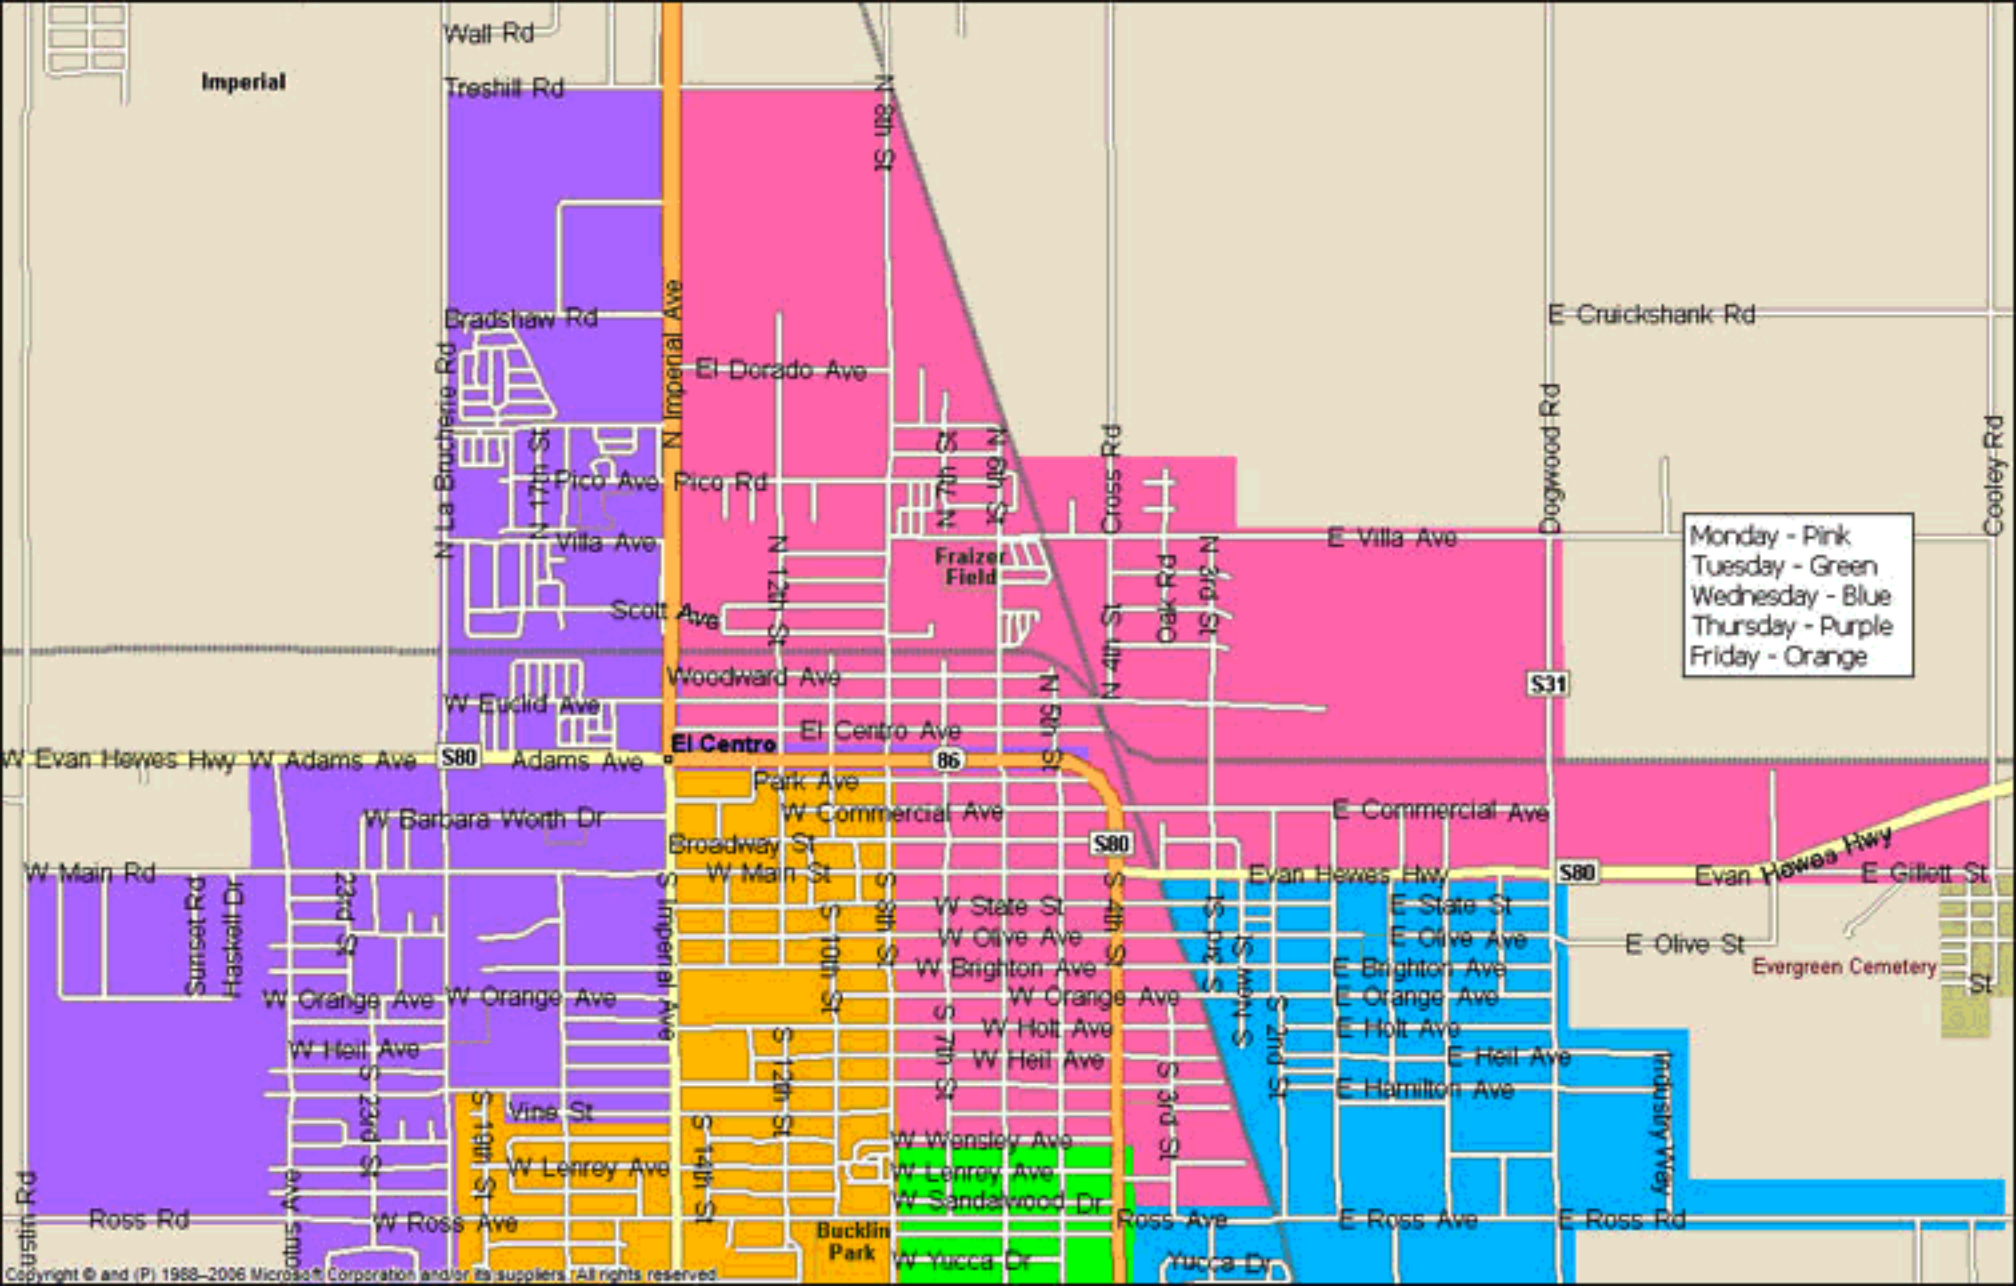

Monday - Pink  
Tuesday - Green  
Wednesday - Blue  
Thursday - Purple  
Friday - Orange

Imperial

El Centro

Evergreen Cemetery

Monday - Pink  
 Tuesday - Green  
 Wednesday - Blue  
 Thursday - Purple  
 Friday - Orange